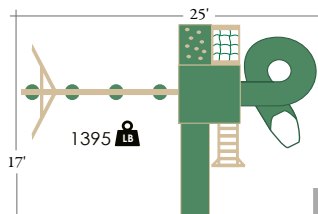

5' x 5' TOWER

- 5' x 5' Tower
- 5' deck
- 5' x 5' pyramid roof
- 5' entrance ladder w/railing
- 5' rock wall w/rope
- 10' wonder wave slide
- 3-position top ladder
- trapeze w/soft grip chain
- 2-belt swings w/soft grip chain
- binoculars
- steering wheel

• shown in white and blue

Border needed: 112'

Rubber mulch needed: 3 tons

Total space needed: 28' D x 28' W

5' x 5' MOUNTAIN CLIMB with spiral slide

- 5' x 5' tower
- 5' deck
- 5' x 9' canopy roof
- 5' rock wall w/rope
- 5' cargo net
- tire swing
- 5' entrance ladder w/handrail
- 5' spiral slide
- 10' wonder wave slide
- 4-position single beam
- trapeze w/soft grip chain
- 3-belt swing w/soft grip chain
- ship's wheel
- binoculars

• shown in tan and green

Border needed: 120'

Rubber mulch needed: 3 tons

Total space needed: 26' D x 34' W