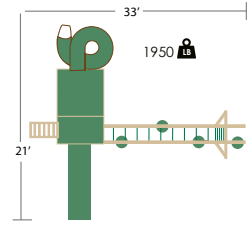

• shown in white and green

Border needed: 104'

Rubber mulch needed: 3 tons

Total space needed: 22' D x 30' W

playsets

5' x 8' DOUBLE TOWER

- 5' x 8' double tower
- 5' and 7' decks
- 5' x 5' pyramid roof
- 5' entrance ladder w/railing
- 10' wonder wave slide
- 7' spiral slide
- 4-position top ladder set
- belt swing w/soft grip chain
- trapeze w/soft grip chain
- rubber baby swing w/soft grip chain
- glide ride w/soft grip chain
- binoculars • steering wheel
- bubble panel
- shown in tan and green