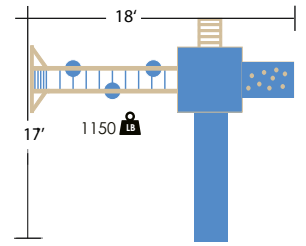

5' x 5' TOWER

- 5' x 5' Tower
- 5' deck
- 5' x 5' pyramid roof
- 5' entrance ladder w/railing
- 5' rock wall w/rope
- 10' wonder wave slide
- 3-position top ladder
- trapeze w/soft grip chain
- 2-belt swings w/soft grip chain
- binoculars
- steering wheel

• shown in white and blue

Border needed: 112'

Rubber mulch needed: 3 tons

Total space needed: 28' D x 28' W