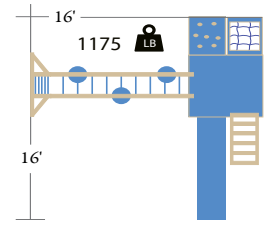

5' x 5' MOUNTAIN CLIMB