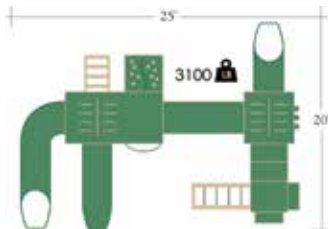

Thank-you for the excellent service and product. The play equipment for my community is being enjoyed by all the children and their families. Nancy Fisher, Pleasant View Estates