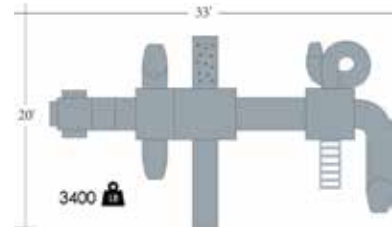

Slides: 5' sidewinder, 10' avalanche, 3' tunnel express

Fun Items: tic tac toe, bubble panel

SLIDE KINGDOM

Ages: 2-12 years | Child Capacity: 25-30 | Space Needed: 40' W x 52' D

shown in white and green

- Towers:** 5' x 8', 5' x 5'
- Deck Height:** 3', 5'
- Roof:** 2-pyramid
- Connector:** 6' 6" bridge w/rails, crawl tunnel
- Climbers:** ADA staircase, 5' rock wall, 5' stairs w/poly handrails
- Slides:** 3' tunnel express, 6' avalanche, 10' avalanche, 5' spiral, 5' sidewinder
- Fun Items:** tic tac toe