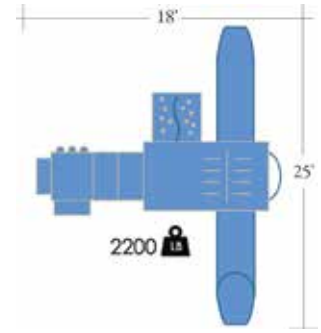

playsets

KNIGHT'S CASTLE

Ages: 2-12 years | Child Capacity: 9-15 | Space Needed: 38' W x 45' D'