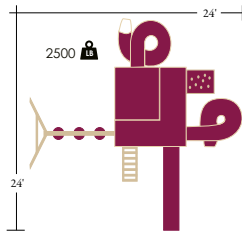

8' x 8' PLAYHOUSE

- 8' x 8' playhouse w/ 5' x 5' enclosed
- 2 windows w/screens
- 5' deck
- 5' entrance ladder w/railing
- 5' rock wall w/rope
- tire swing
- 10' wonder wave slide
- 5' spiral slide
- 7' turbo slide
- 3-position single beam
- trapeze w/soft grip chain
- 2-belt swings w/soft grip chain
- ships wheel
- telescope
- shown in tan and red