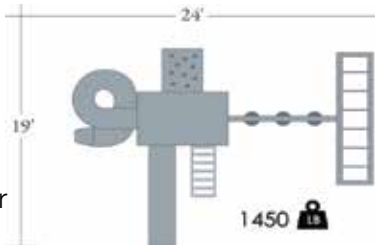

playsets

TIPS FOR CHOOSING A PLAYSET

OBERVE your children at a playground.

Do your children like to climb, swing, or play in a fort? By observing their play, you can choose a configuration that builds on their strengths. Your new playset will encourage them to achieve new skills and help grow strong bodies.

INVEST so your kids can grow into their playset.

When taking the time and money to invest in a playset, invest for the future. Your kids may not reach the monkey bars today. Give them some time and they will seek the challenge to cross that expanse.

ENJOY the fun.

FAMILIES provides installation as complimentary along with 50 FREE miles. Additional miles quoted. The site preparation is the home owner's responsibility and we need 5' – 8' wide access to your backyard.

If you have any questions regarding your playset we are happy to help you plan your playground.

RESIDENTIAL LIMITED LIFETIME 20-YEAR & 5-YEAR WARRANTY

Star Quality Swingsets warrants to the original purchaser at the original installation address, that the structural components of the playground systems, such as the PVC plastic lumber and wood components are covered by a 20-year warranty. In addition all canopies, slides, metal components, swings and accessories are warranted for 5 years from date of original purchase.

made using recycled plastics

4' x 6' TOWER

- 4' x 6' tower
- 6' deck
- 4' x 6' vinyl roof
- 6' entrance ladder w/railing
- 6' rock wall w/rope
- 12' avalanche slide
- 6' spiral slide
- 3-position single beam (extra high) set
- space saver climber unit
- 2 -belt swing w/soft grip chain
- rubber baby swing w/soft grip chain
- highback baby swing under the deck
- ground level decking

- shown in white and gray