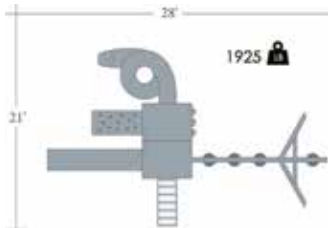

6' x 8' LEAN TO PLAYHOUSE

- 6' x 8' playhouse w/ 6' x 5' enclosed
- 2 windows w/screens
- transom window
- 5' deck
- 5' stairs w/metal handrails
- 10' wonder wave slide
- 5' spiral slide
- 4-position single beam
- rubber baby swing w/ soft grip chain
- belt swing w/soft grip chain
- hammock
- glide ride w/adaptor
- telescope
- steering wheel

• shown in white and gray

Border needed: 124'

Rubber mulch needed: 4 tons

Total space needed: 28' D x 34' W

4' x 8' DOUBLE TOWER

- 4' x 8' double tower
- 5' and 7' decks
- 2-4' x 4' vinyl roofs
- 5' stairs w/metal handrails
- 7' rock wall w/rope
- 7' spiral slide
- 10' wonder wave slide
- 4-position single beam
- 2-belt swings w/soft grip chain
- trapeze w/soft grip chain
- glide ride w/soft grip chain w/adaptor
- tic-tac-toe

• shown in white and gray

Border needed: 136'

Rubber mulch needed: 4 tons

Total space needed: 30' D x 38' W

playsets include **FREE INSTALLATION**
within 50 miles. add't miles quoted