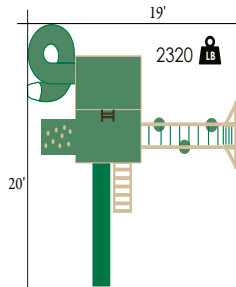

6' x 8' TRIPLE TOWER

- 6' x 8' triple tower
- ground level,
  5' and 7' decks
- 4' x 6' vinyl roof
- railing around lower level
- poly decking over sandbox
- 5' entrance ladder w/railing
- 5' rock wall w/rope
- 10' wonder wave slide
- 7' spiral slide
- 3-position ladder set
- rubber baby swing w/soft grip chain
- belt swing w/soft grip chain
- glide ride w/soft grip chain
- shown in tan and green