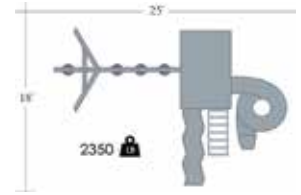

Border needed: 136'
 Rubber mulch needed: 4 tons
 Total space needed: 34' D x 34' W

6' x 8' LEAN TO PLAYHOUSE

- 6' x 8' playhouse w/ 6' x 5' enclosed
- 2 windows w/screens
- transom window
- 5' deck
- 5' stairs w/metal handrails
- 10' wonder wave slide
- 5' spiral slide
- 4-position single beam
- rubber baby swing w/ soft grip chain
- belt swing w/soft grip chain
- hammock
- glide ride w/adaptor
- telescope
- steering wheel