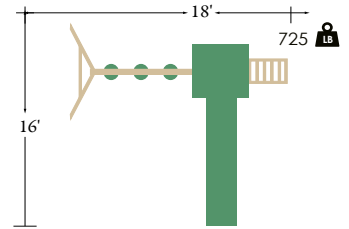

Border needed: 120'

Rubber mulch needed: 3 tons

Total space needed: 28' D x 32' W

playsets

4' x 4' TOWER

- 4' x 4' tower
- 5' deck
- 4' x 4' vinyl roof
- 5' entrance ladder w/railing
- 10' wonder wave slide
- 3-position single beam set
- 2-belt swings w/soft grip chain
- highback baby swing