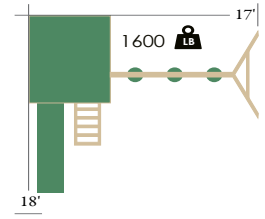

• shown in tan and green

Border needed: 120'

Rubber mulch needed: 3 tons

Total space needed: 26' D x 34' W

playsets

5' x 8' PLAYHOUSE

- 5' x 8' playhouse w/ 5' x 5' enclosed
- 2 windows w/screens
- 5' deck
- 5' entrance ladder w/railing
- 10' wonder wave slide
- 3-position single beam set
- 2-belt swings w/soft grip chain
- trapeze w/soft grip chain
- shown in tan and green