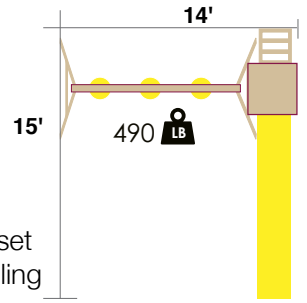

- shown in white and gray

Border needed: 124'

Rubber mulch needed: 3 tons

Total space needed: 28'D x 34'W

2' x 2' TOWER

- 2' x 2' tower
- 5' deck
- 10' wonder wave slide
- 3-position single beam set
- 5' entrance ladder w/railing
- trapeze w/soft grip chain
- 2- belt swing w/soft grip chain