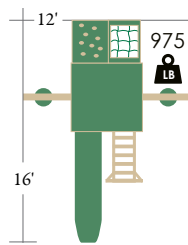

5' x 5' COMPACT MOUNTAIN CLIMB

- 5' x 5' tower
- 5' deck
- 5' x 9' canopy roof
- 5' rock wall w/rope
- 5' cargo net
- tire swing
- 5' entrance ladder w/handrail
- 10' wonder wave slide
- 2- side extension arms
- trapeze w/soft grip chain
- belt swing w/soft grip chain

• shown in tan and green

Border needed: 96'
Rubber mulch needed: 2 tons
Total space needed: 26' D x 22' W