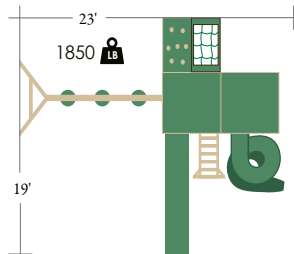

5' x 10' DOUBLE MOUNTAIN CLIMB

- 2-5' x 5' towers
- 5' and 7' deck
- 2 -5' x 9' canopy roofs
- 5' rock wall w/rope
- 5' cargo net
- 5' entrance ladder w/hand rail
- tire swing
- 7' spiral slide
- 10' wonder wave slide
- 3-position single beam set
- glide ride w/soft grip chain w/adaptor
- 2-belt swing w/soft grip chain
- shown in tan and green

Border needed: 120'

Rubber mulch needed: 3 tons

Total space needed: 28' D x 32' W