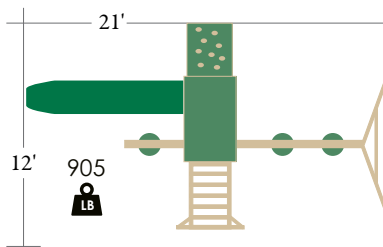

3' x 5' MOUNTAIN CLIMB

- 3' x 5' tower
- 5' deck
- 3' x 9' canopy roof
- 5' entrance ladder w/hand rail
- 5' rock wall w/rope
- tire swing
- 10' wonder wave slide
- 2-position single beam set
- 2-belt swing w/soft grip chain
- 1-position extension arm
- trapeze w/soft grip chain
- telescope
- mega phone

• shown in white and green